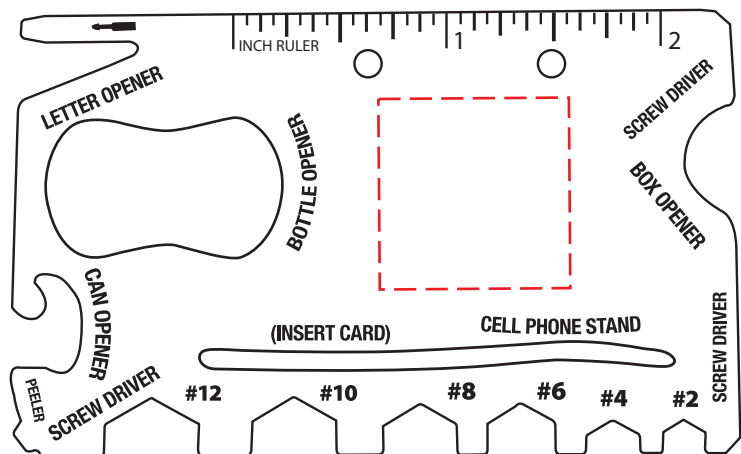

VIECO Inc. - Promotionchoice.com

Proof Sheet - Camo 18 In 1 Credit Card Tool

Imprint Area: **Tool: 1" x 1"; Case: 2.5" x 1.5"**

Ink Color(s):

Small detail will fill in

IMPRINT AREA:
1" x 1"

IMPRINT AREA:
2 1/2" x 1 1/2"

Note: Virtual Proofs are intended to be an approximate representation of what a client's logo might look like on our products. Logos and information printed on actual pieces may vary in color & size.