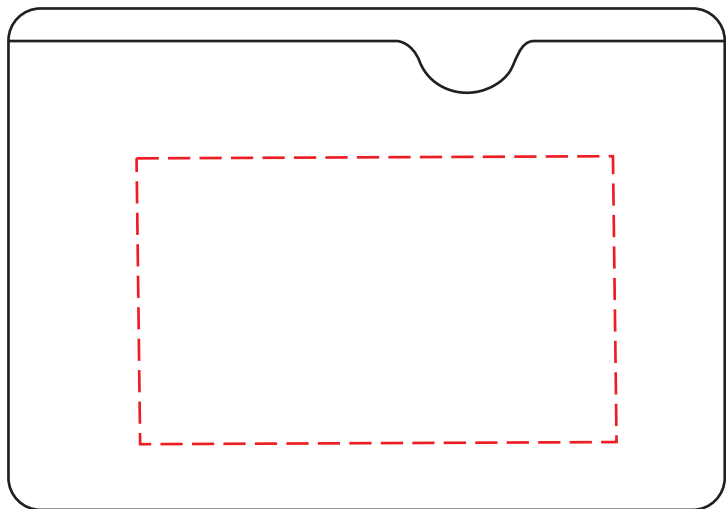

VIECO Inc. - Promotionchoice.com

Proof Sheet - Camo 18 In 1 Credit Card Tool

Imprint Area: **Tool: 1" x 1"; Case: 2.5" x 1.5"**

Ink Color(s):

Small detail will fill in

IMPRINT AREA:
1" x 1"

IMPRINT AREA:
2 1/2" x 1 1/2"

Note: Virtual Proofs are intended to be an approximate representation of what a client's logo might look like on our products. Logos and information printed on actual pieces may vary in color & size.